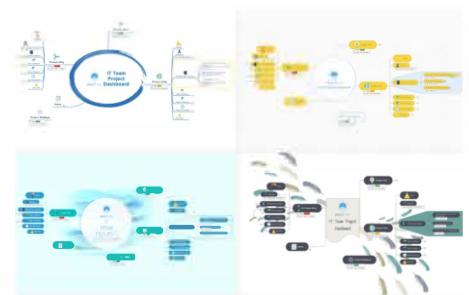

MindManager®

What's New in MindManager 2019 for Windows

Transcend the limits on what you can see, create, communicate and achieve

The most robust, customizable information visualization software available, MindManager 2019 for Windows empowers you to uncover hidden possibilities, unite information and people, and unleash productivity to do great work faster than ever.

- Choose from 40+ stunning new visual themes, from polished to whimsical to dramatic
- Transform any map's look, feel and tone with a single click
- Effortlessly switch themes for different audiences and purposes

Objects & SmartShapes™

Group topics or process parts within shapes to distinguish areas of importance, or combine customizable SmartShapes™ to build new templates and diagram types that support your unique objectives.

- Make shared maps easier for people to navigate, understand and respond to
- Exported & published maps can be filtered on icons, tags, resources and saved Power Filter queries
- Create direct topic links to visually guide recipients to the content you want them to see