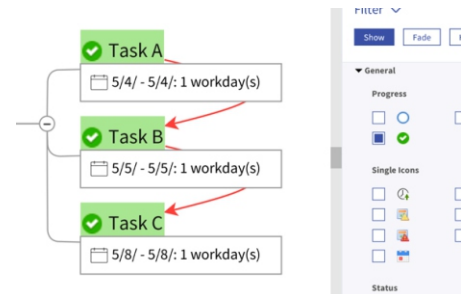

#	E...	Preview	Title	Applies To	O...	Triggers
4		Topic	Stage 1 icon	All Topics	No	Topic is within or
5		Topic	Stage 2 icon	All Topics	No	Topic is within or
6		Topic	Stage 3 icon	All Topics	No	Topic is within or
7		Topic	Stage 4 icon	All Topics	No	Topic is within or
8		Topic	Tag Awareness	All Topics	No	Topic is within or
9		Topic	Tag Lead Generation	All Topics	No	Topic is within or within or overlap

SmartRules™

SmartRules™ extends and exceeds conditional formatting, reducing repetitive tasks and transforming maps from simply representing your processes and workflows, to driving and accelerating them.

- Write rules that change topic icons, tags, properties, progress & priority markers, based on specific triggers
- Apply SmartRules to individual objects or topics, select branches or full diagrams
- Automate content updates to task lists, project plans, flowcharts and more, saving time and igniting productivity

PLUS

Expanded Icon Library

Add vast amounts of visual data with 500+ new & enhanced icons

Enhanced Menu Design

Work more efficiently with our clearer, more user-friendly menu

New Imports

Evolve and improve on content created in other mapping applications

Try MindManager free for 30 days. Visit www.mindmanager.com