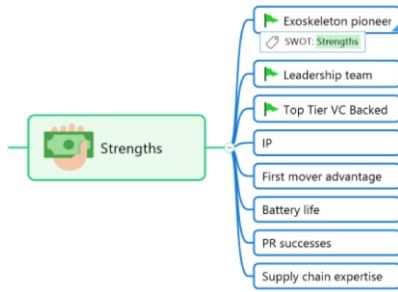

Match Width

Easily eliminate inconsistencies in topic alignment, so your audience will immediately focus on your presentation's content, instead of its structure.

- Standardize topic width to create more readable & engaging presentations
- Adjust topic width manually or with a single click
- Apply changes to individual topics or entire maps

HTML5 Export & Publish Filtering

With new filtering and linking capabilities, recipients of your shared maps can more quickly and easily find the information you want them to see, moving projects and conversations forward.

- Make shared maps easier for people to navigate, understand and respond to
- Exported & published maps can be filtered on icons, tags, resources and saved Power Filter queries
- Create direct topic links to visually guide recipients to the content you want them to see