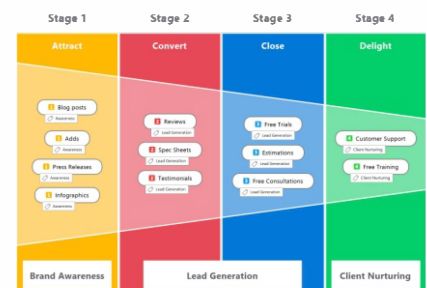

Easy Theme Editor

Small visual details can have a big communication impact. Our theme editing tools have been streamlined into clean, easy-to-use menus. With just a few simple clicks, you can fine-tune any map's look to say exactly what you want it to.

- Easily adjust topic text, fonts, shapes, lines, colors and more
- Change a map's visual theme without changing its structure
- Create customized visualizations aligned with your brand, content, & vision

Objects & SmartShapes™

Group topics or process parts within shapes to distinguish areas of importance, or combine customizable SmartShapes™ to build new templates and diagram types that support your unique objectives.

- Enrich, clarify and expand map content with 12 new shapes including stars, arrows, brackets, funnels and many others
- Easily group content to define processes, illustrate concepts and more
- Create custom diagrams quickly and easily with new smart funnels & matrices