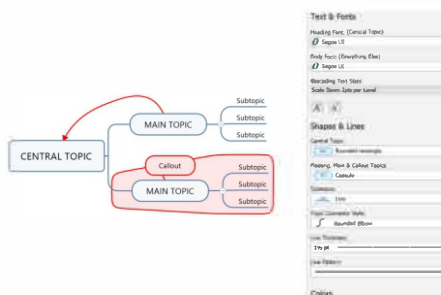

MindManager®

What's New in MindManager 2019 for Windows

Transcend the limits on what you can see, create, communicate and achieve

The most robust, customizable information visualization software available, MindManager 2019 for Windows empowers you to uncover hidden possibilities, unite information and people, and unleash productivity to do great work faster than ever.

Theme Designs

Fresh colors, modern fonts and personality-packed designs set an immediate tone for your presentation, and instantly convey subtle yet significant messages about your brand, style, and content.

- Choose from 40+ stunning new visual themes, from polished to whimsical to dramatic
- Transform any map's look, feel and tone with a single click
- Effortlessly switch themes for different audiences and purposes